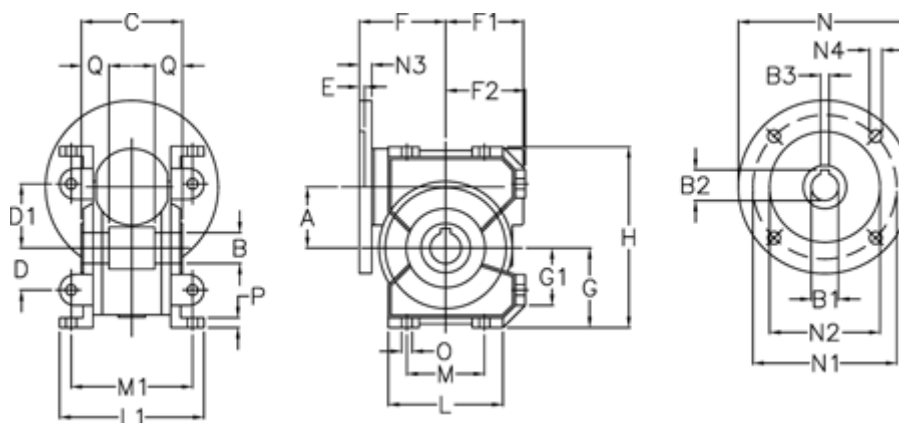

Data Sheet

Article number: 3902030070017
 Description: Worm gear
 VF 30-U-70-56B5

Measures

A = 30	E = 5.5	L = 75	N4 = 7
B = 14 H7	F = 52	L1 = 81	O = 6.5
B1 E7 = 9	F1 = 46	M = 50	P = 7
B2 = 10.4	F2 = 47	M1 = 66	Q = 20.5
B3 H9 = 3	G = 47	N = 120	
C = 55	G1 = 38	N1 = 100	
D = 28	H = 102	N2 = 80	
D1 = 35	H1 = 83.5	N3 = 7	